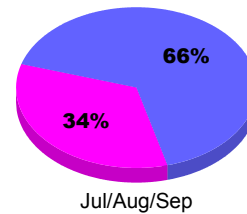

Membership Results
2011-2012

Membership
2010-2011

Month	Net Memb Goal	Actual New Memb	Actual Dropped Memb	Gain/Loss of Memb	Gain/Loss of Memb
Jul/Aug/Sep		33	-45	-12	-18
Totals		33	-45	-12	-18

Membership Results 2011-2012

Goal, New, Dropped, Gain/Loss

Comparison of Membership Gain/Loss

Current Year Compared to the Previous Year

Gender Comparison 2011-2012

Male Female